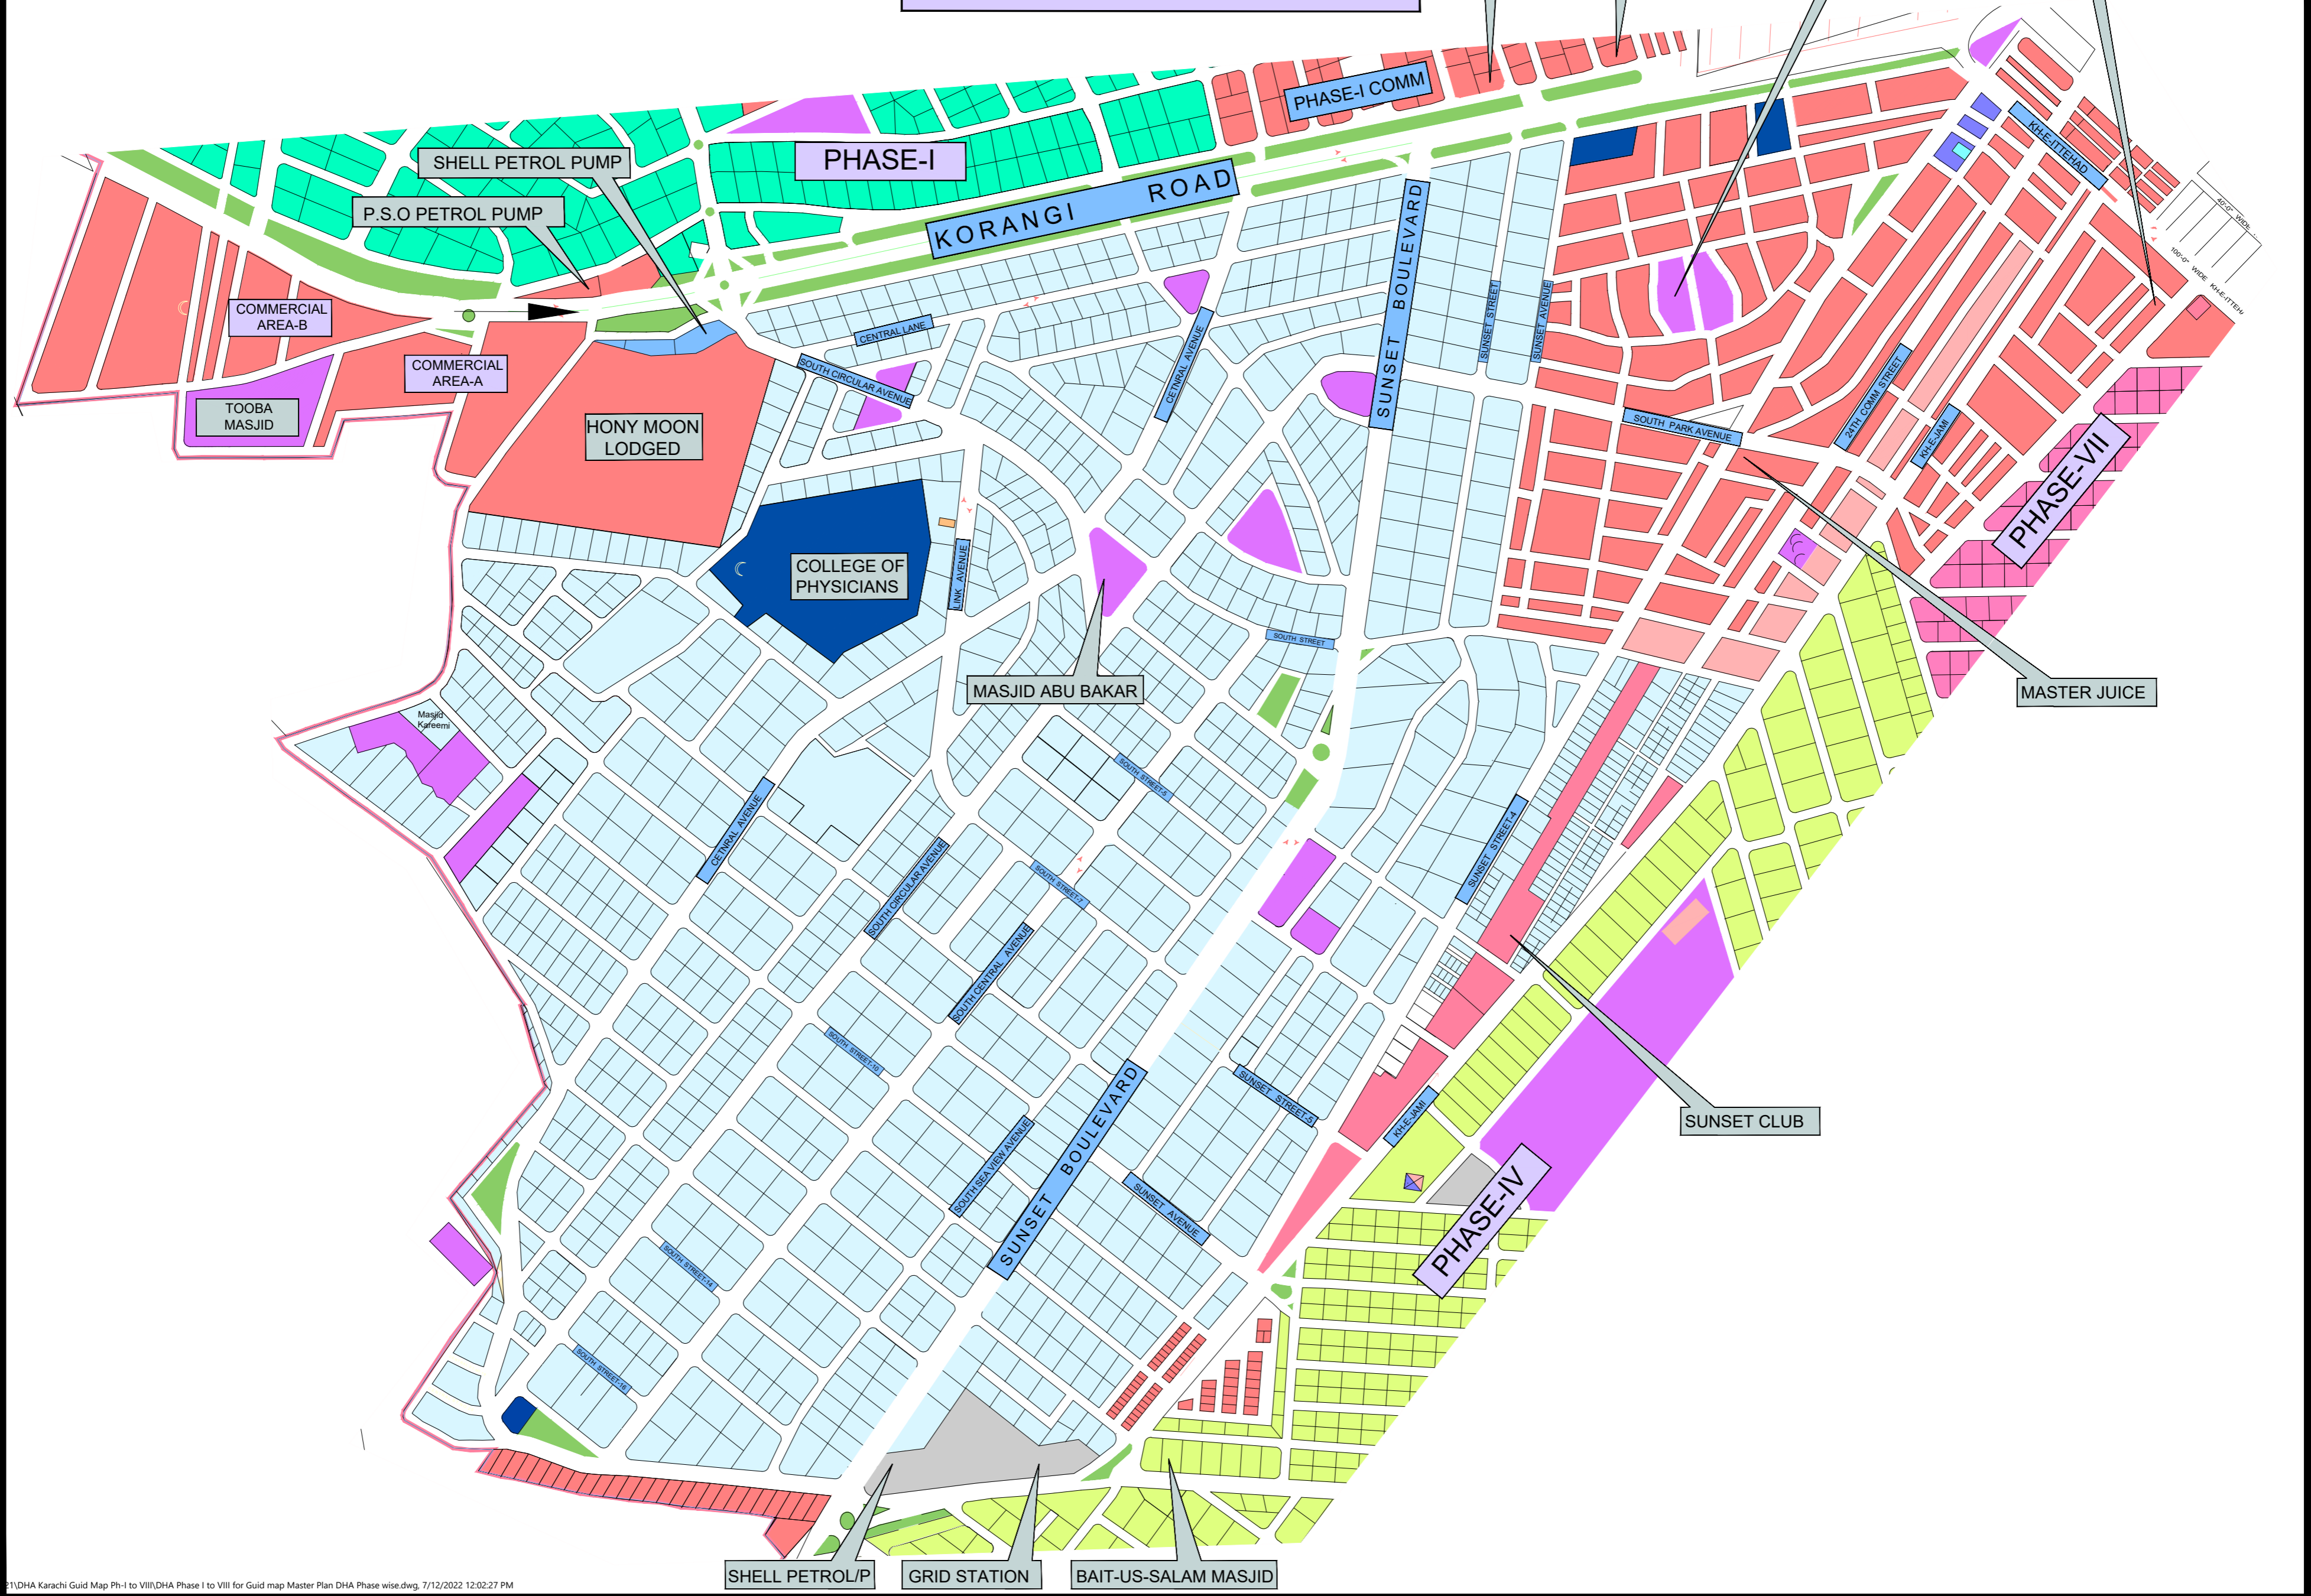

PHASE-II & EXT

GOLD MARK NADRA MAGA CENTRE AYAZ MASJID AXACT

SHELL PETROL PUMP
P.S.O PETROL PUMP

PHASE-I

PHASE-I COMM

COMMERCIAL AREA-B

COMMERCIAL AREA-A

TOOBA MASJID

HONY MOON LODGED

COLLEGE OF PHYSICIANS

MASJID ABU BAKAR

PHASE-VII

MASTER JUICE

SUNSET CLUB

PHASE-IV

SHELL PETROL/P GRID STATION BAIT-US-SALAM MASJID